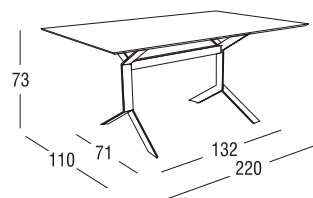

Article: 4220H | Collection: Key West

Design: Plazzogna - Papparotto  
Product: Table  
Sizes: cm 110x220x73h (43"x87"x28"h)

## FEATURES

**Frame:** Flat steel, removable central connection bar in steel tube  
Polyester powder coating

**Top:** HPL (high pressure laminate)

**Glides:** PVC

**Finishing:** Cipria

Net weight unit  76,8

Gross weight  109,5

Units per package 3

Packages sizes  base cm 80x23x76h  
frame-Hpl cm 123x233x10,5h  
bar cm 8x6x123,5h

Packages volume m<sup>3</sup> 0,45